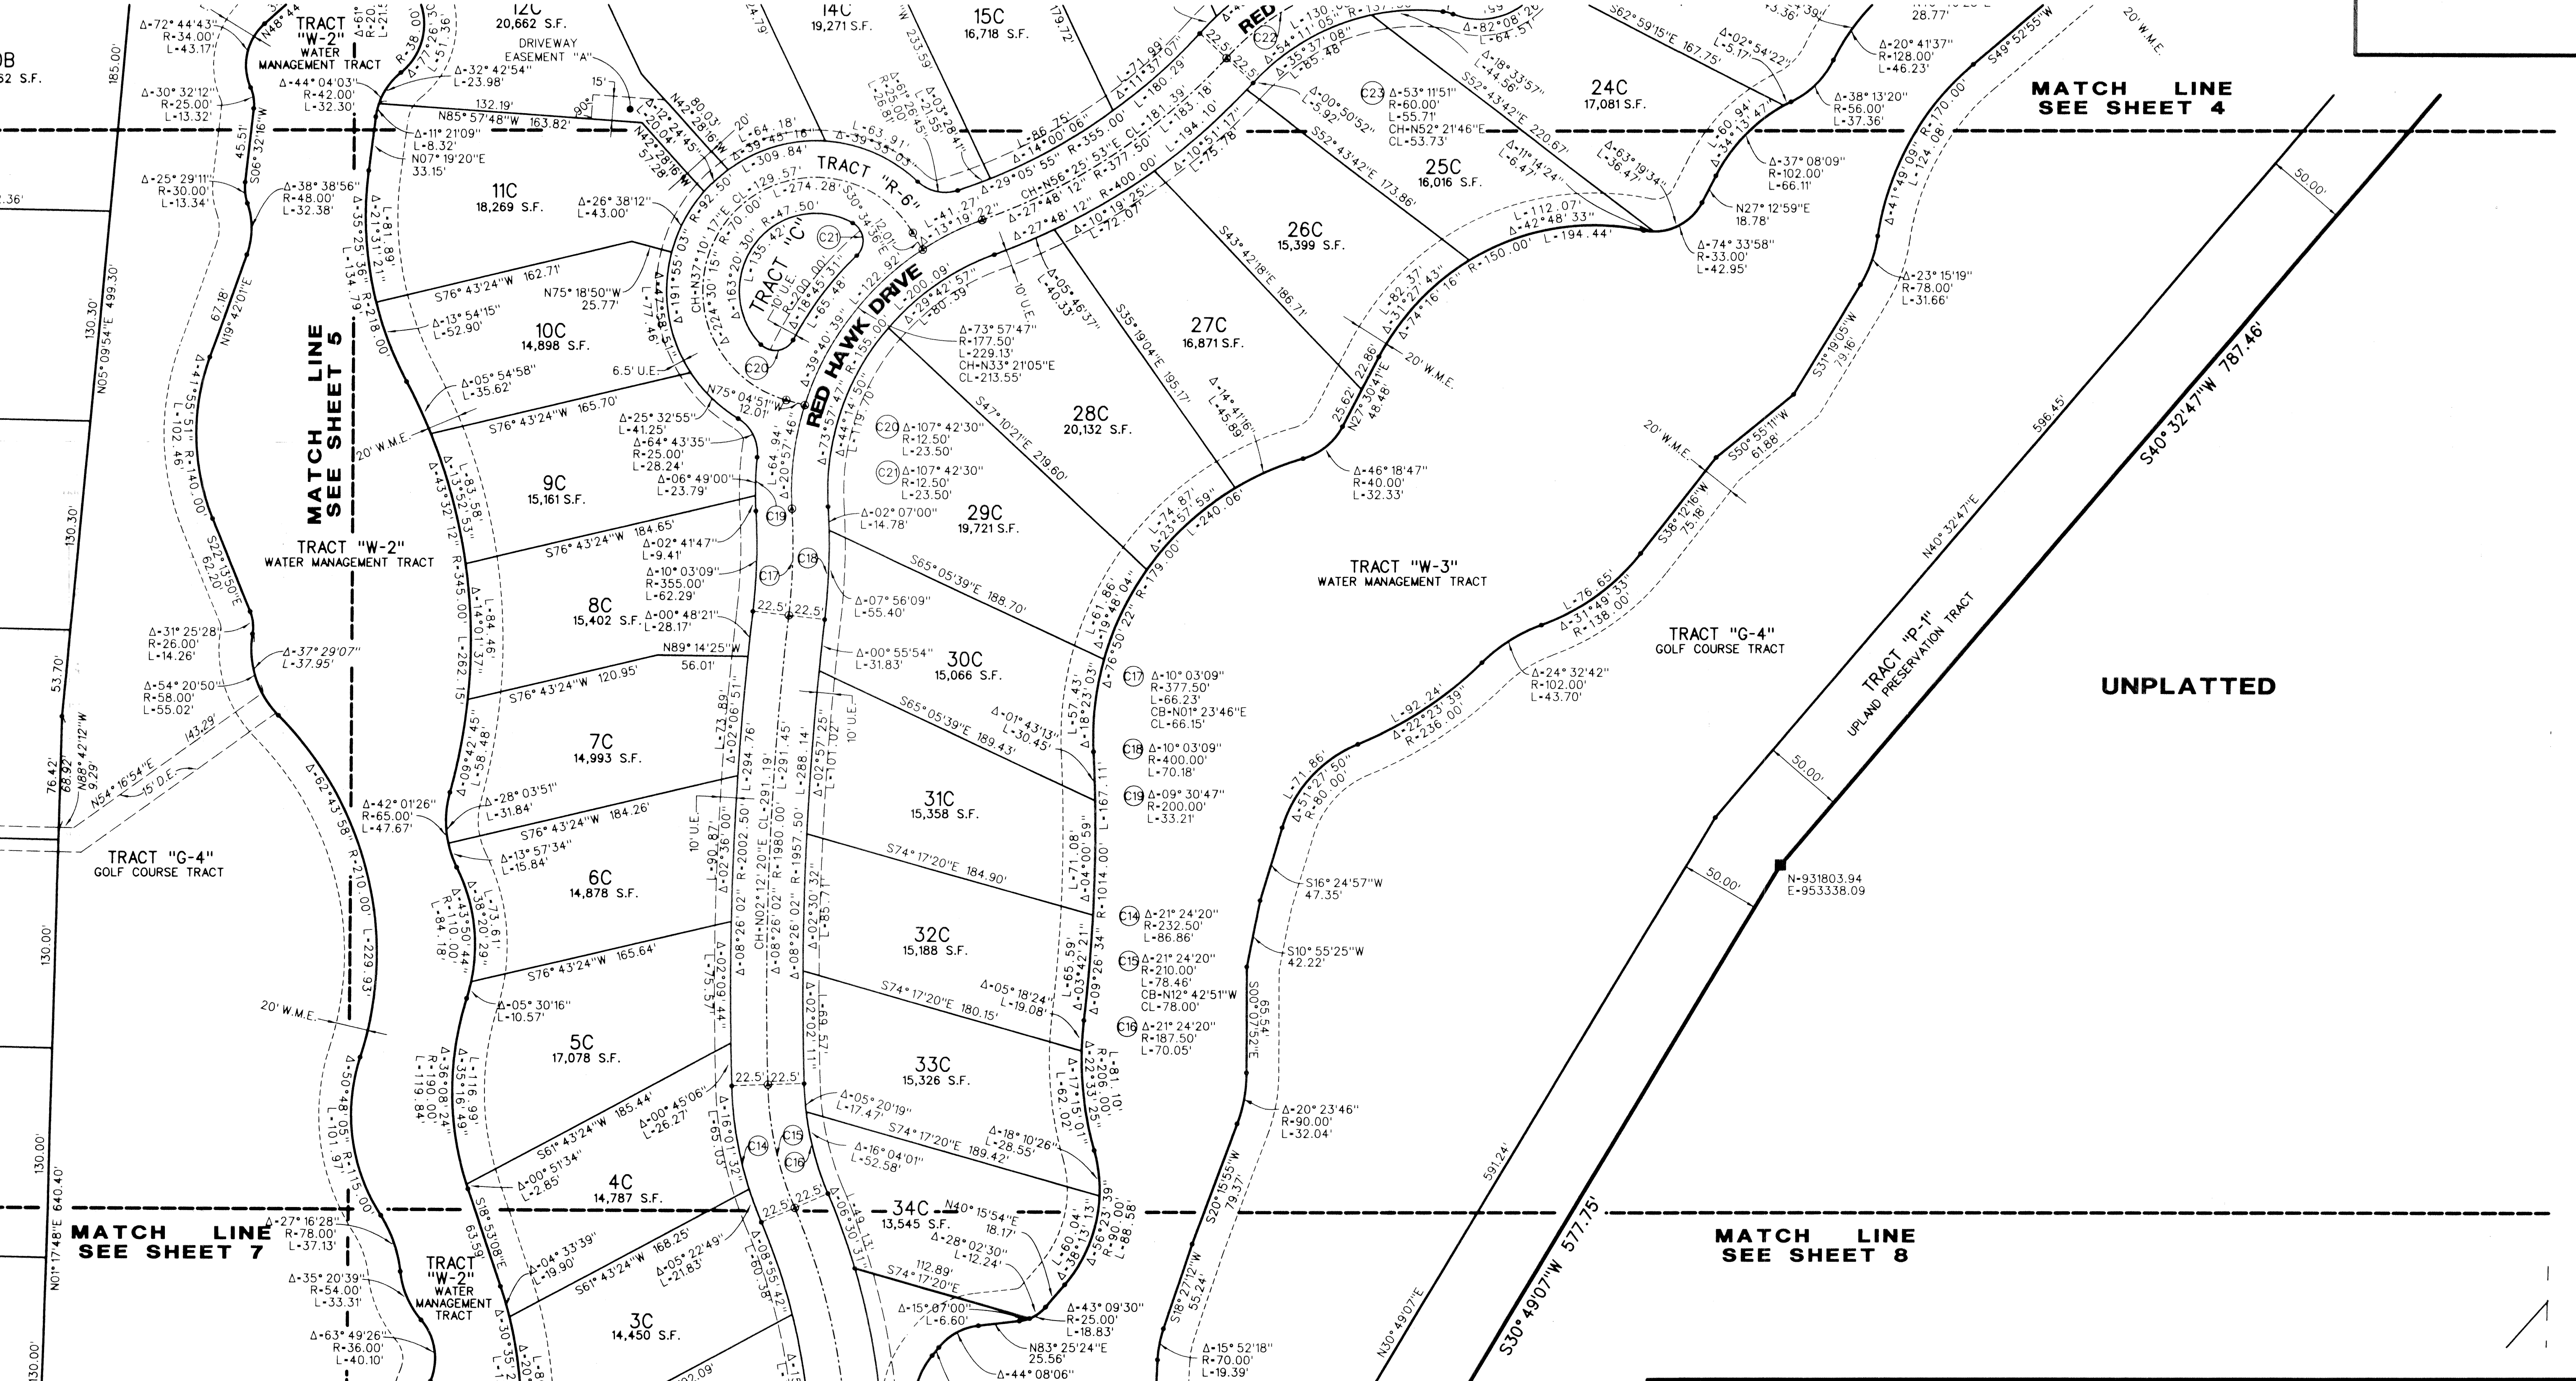

# RITZ-CARLTON GOLF CLUB & SPA, JUPITER, A P.U.D.

SITUATE IN SECTION 19, TOWNSHIP 41 SOUTH, RANGE 43 EAST, TOWN OF JUPITER, PALM BEACH COUNTY, FLORIDA  
DECEMBER, 2001  
SHEET 6 OF 22

UNPLATTED

**LIDBERG LAND SURVEYING, INC.**  
 675 West Indiantown Road, Suite 200, Jupiter, Florida 33458 TEL. 561-746-8454  
 LB4431

CAD: K:\UST \ 194143 \ RITZ \ 1690306 \ SHEET6.DGN		JOB 00-169-306	
REF: K:\UST \ 194143 \ RITZ \ 1690306 \ 1690306.DGN		DATE 04/28/01	
FLD. -	FB. PG. -	DWG. D00-169P	
OFF. R.W. -	SHEET 6 OF 22		
CKD. D.C.L.			